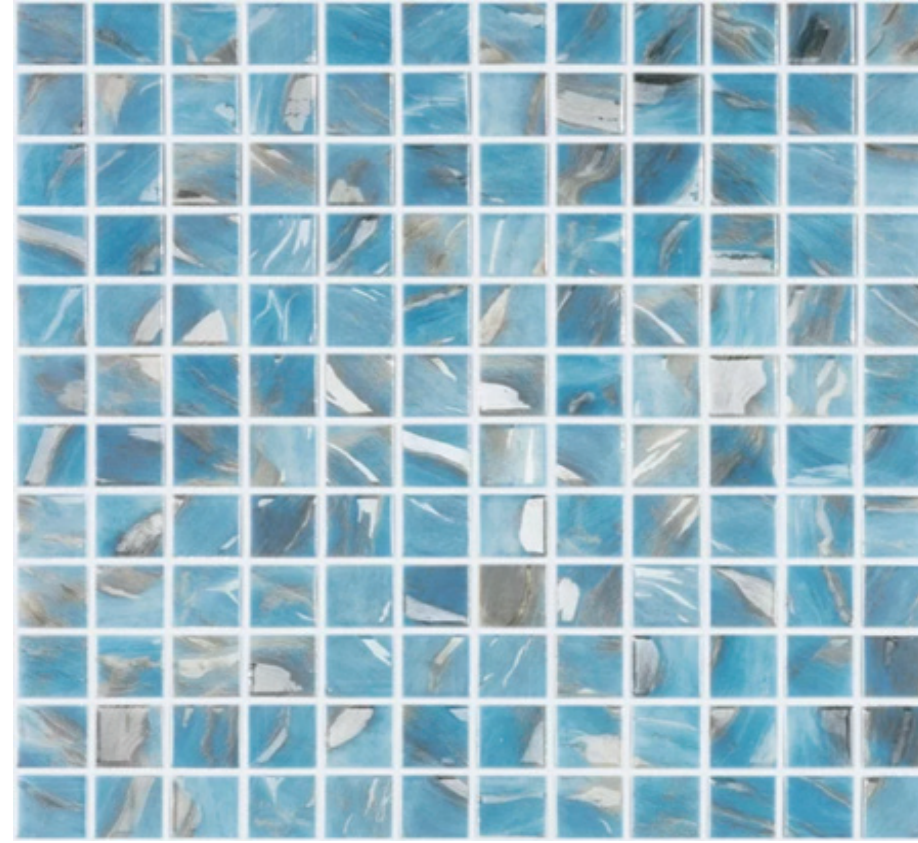

Oasis Collection

Size - 315x315mm