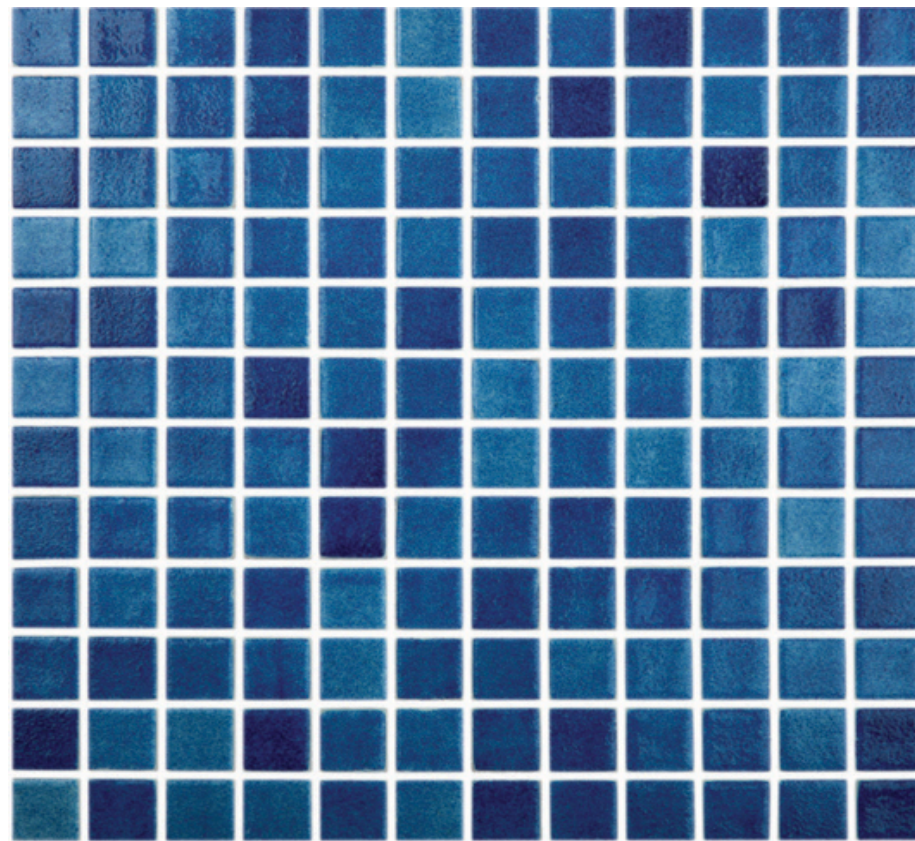

Size - 315x315mm

**Mosaic-Glossy Glass (Nature Sky
Trabado Malla - 5607) Product Code:
RC.TOM.00M023.GG.Z5**

**Mosaic -Glossy Glass (Nature Bali
Trabado Malla - 5608) Product Code:
RC.TOM.00M024.GG.Z5**

Niebla Collection

Size - 315x315mm

Mosaic-Glossy Glass
(22x22mm Niebla A Marino Malla-508)
Product Code: RC.TOM.00M028.GG.Z5

Mosaic -Glossy Glass
(38x 38m Niebla A Marino Malla-508) Product
Code: RC.TOM.00M031.GG.Z5