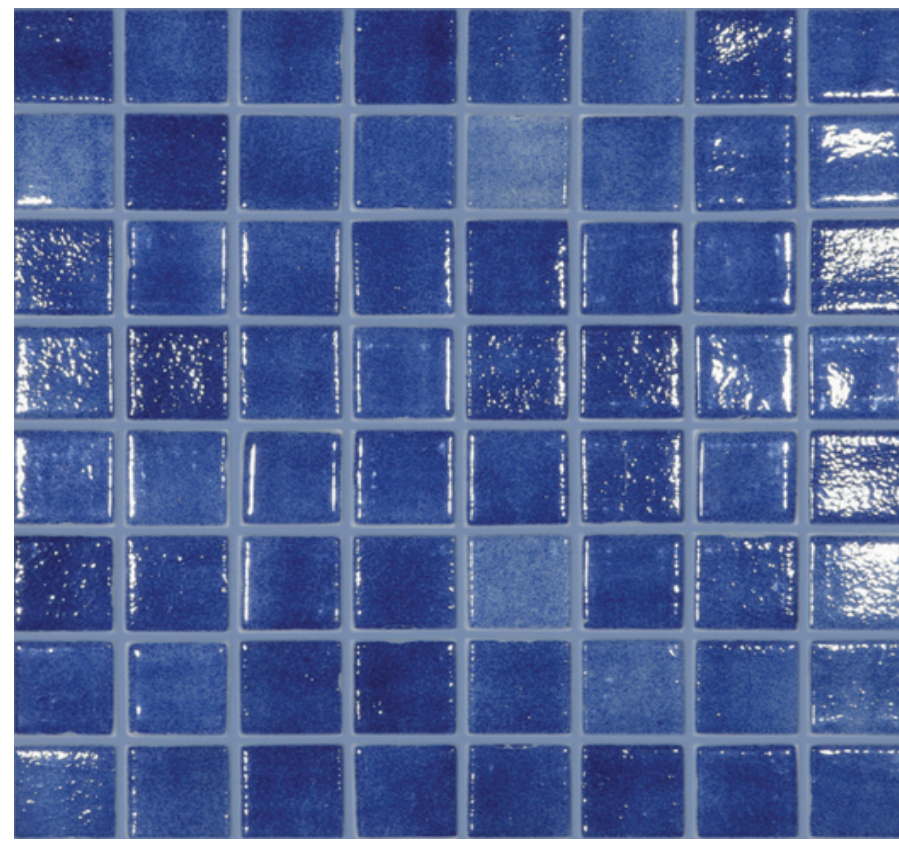

Size - 315x315mm

**Mosaic-Glossy Glass (Nature Sky
Trabado Malla - 5607) Product Code:
RC.TOM.00M023.GG.Z5**

**Mosaic -Glossy Glass (Nature Bali
Trabado Malla - 5608) Product Code:
RC.TOM.00M024.GG.Z5**

Niebla Collection

Size - 315x315mm

Mosaic-Glossy Glass
(22x22mm Niebla A Marino Malla-508)
Product Code: RC.TOM.00M028.GG.Z5

Mosaic -Glossy Glass
(38x 38m Niebla A Marino Malla-508) Product
Code: RC.TOM.00M031.GG.Z5