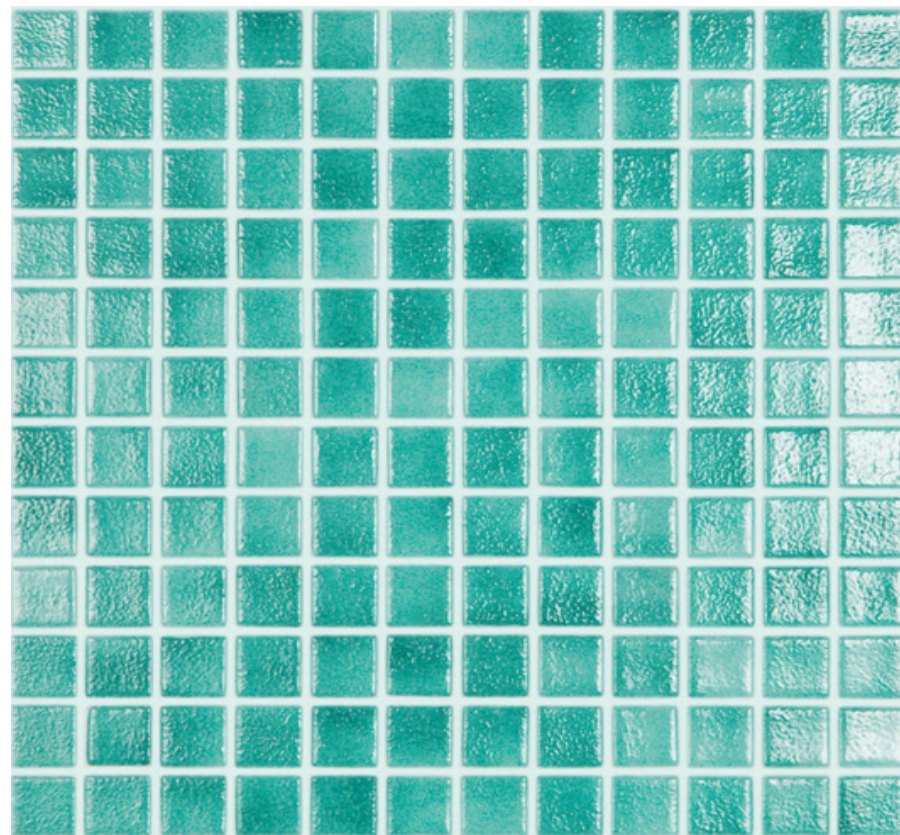

Glass Mosaics

Size - 315x315mm