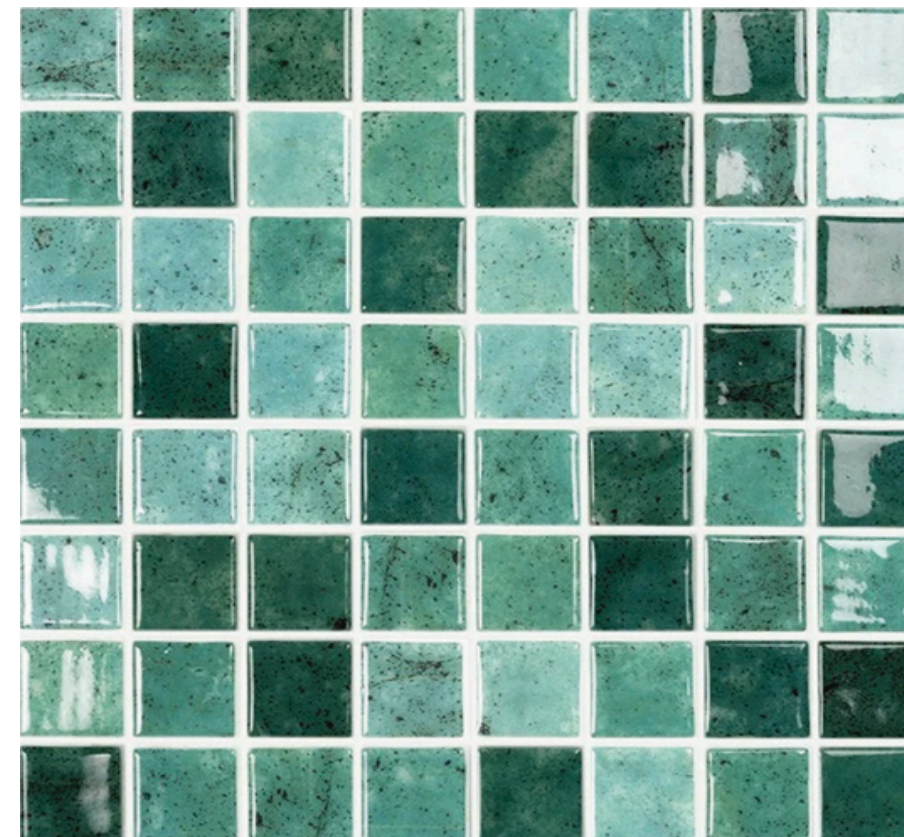

Nature Collection

Size - 315x315mm